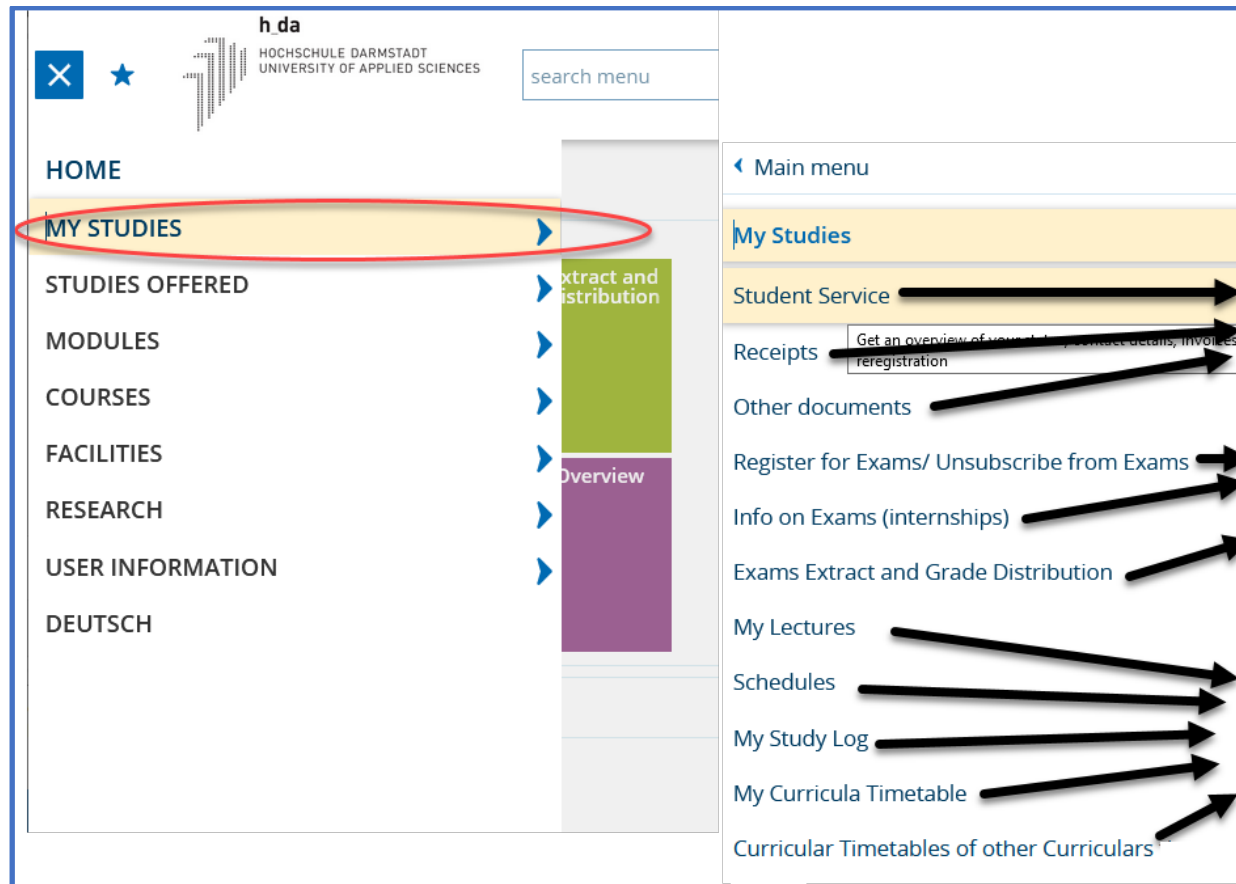

Recently in use

Variant 1: Quicklinks

Click on the desired quicklink to go to the desired function.

You can always return to this homepage by clicking on the h_da logo

m.y.h-da Overview for students

Variant 2: Sandwich menu

Variant 2: Sandwich menu :

Click on the sandwich menu and you will get the left menu. Then click on My Studies. You will now see all the functions you know.

Study certificates also for BAföG, insight into your personal status and contact data as well as payments and receipts before winter semester 2021