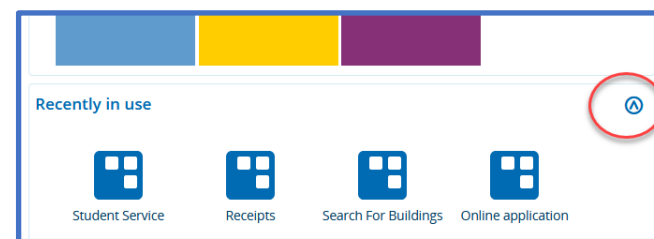

my.h-da - My university portal Overview for students

Status: August 2021

my.h-da Overview for students

1. Log in to my.h-da - My University Portal

You can log in to my.h-da - My University Portal with your h_da user ID and the corresponding password via the URL: <https://my.h-da.de> at the bottom at the right corner you can switch to English

Call up the my.h-da.de page in your browser and log in at the top right with your h_da user ID and password. At the bottom right you can switch to English

my.h-da Overview for students

2. Navigate to my.h-da - My University Portal:

You can open and close the various sections on my.h-da - My University Portal. This allows you to control how much information you want to see. Example:

my.h-da Overview for students

Find desired functions

After logging in, the screen below will then appear. You now have various options to access the desired functions. Four variants are shown here:

In the my.h-da university portal you have the following options to find the desired functions: