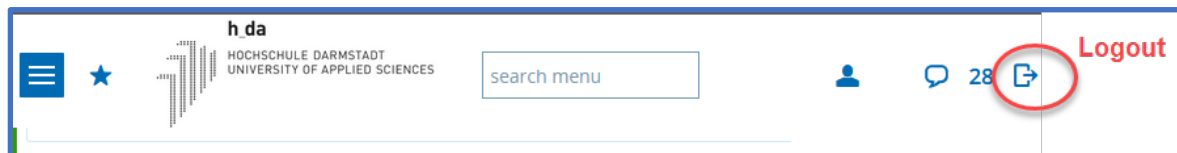

List of all courses taken
 Your personal timetable
 Show recommended courses
 Offers of the own study programme
 Details of courses in other curriculums

m y.h-da Overview for students

Variant 3: Search menu

Variant 3: Search menu

Enter a search term in the field -search menu-. A hit list will then appear from which you can click on the desired function.

Variant 4: Recently in use

Variant 4: Recently in use

The last functions used are always displayed below the quick links. These can be called up directly:

my.h-da Overview for students

Back to homepage or log out

Back to the homepage

Clicking on the h_da logo will always take you back to the homepage.

Log out

To log out of my.h-da - My University Portal, click on the corresponding icon in the top right-hand corner.