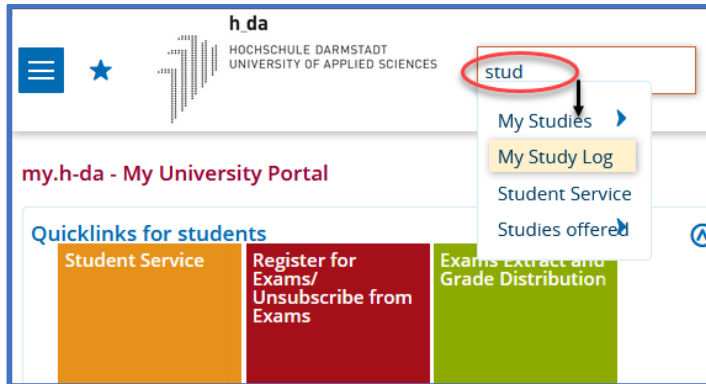

m y.h-da Overview for students

Variant 3: Search menu

Variant 3: Search menu

Enter a search term in the field -search menu-. A hit list will then appear from which you can click on the desired function.