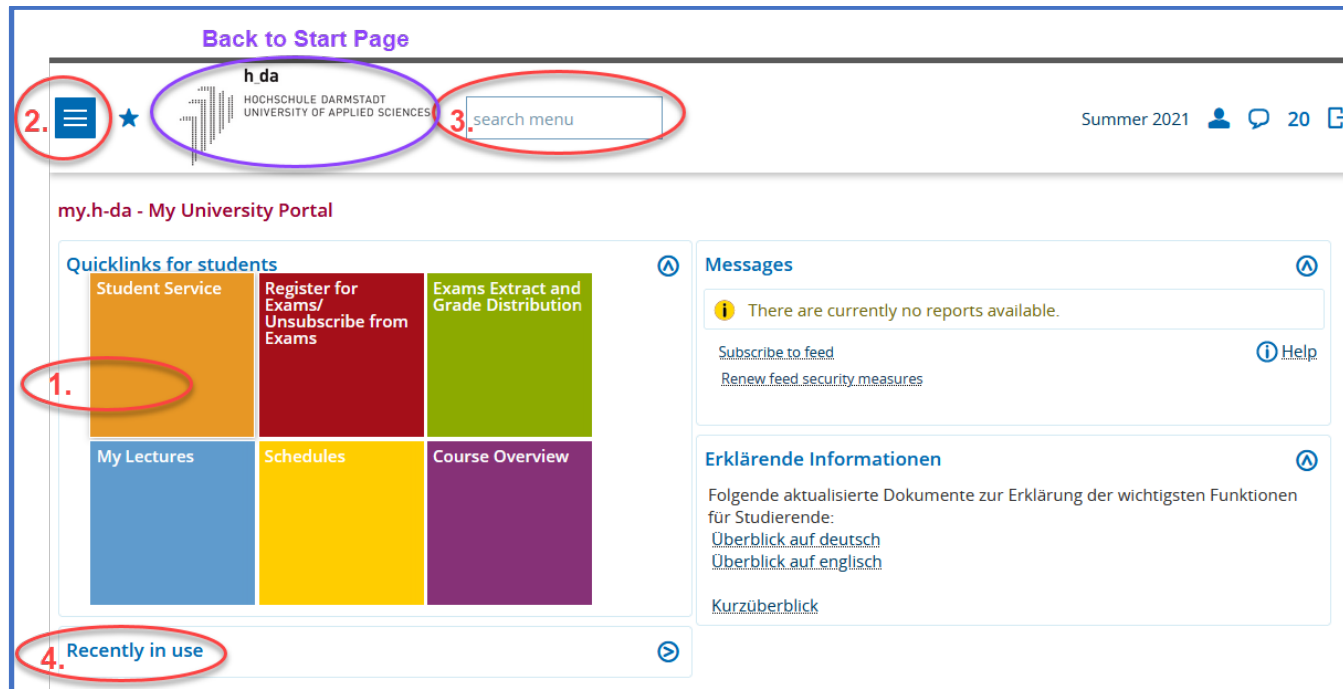

Call up the my.h-da.de page in your browser and log in at the top right with your h_da user ID and password. At the bottom right you can switch to English

my.h-da Overview for students

2. Navigate to my.h-da - My University Portal:

- Please always use the functions from my.h-da - My university portal-to navigate via

- Quicklinks
- Sandwich menu
- Search menu
- Recently in use

- You can always get back to the homepage by clicking on the h_da logo

You can open and close the various sections on my.h-da - My University Portal. This allows you to control how much information you want to see. Example:

my.h-da Overview for students

Find desired functions

After logging in, the screen below will then appear. You now have various options to access the desired functions. Four variants are shown here:

In the my.h-da university portal you have the following options to find the desired functions: