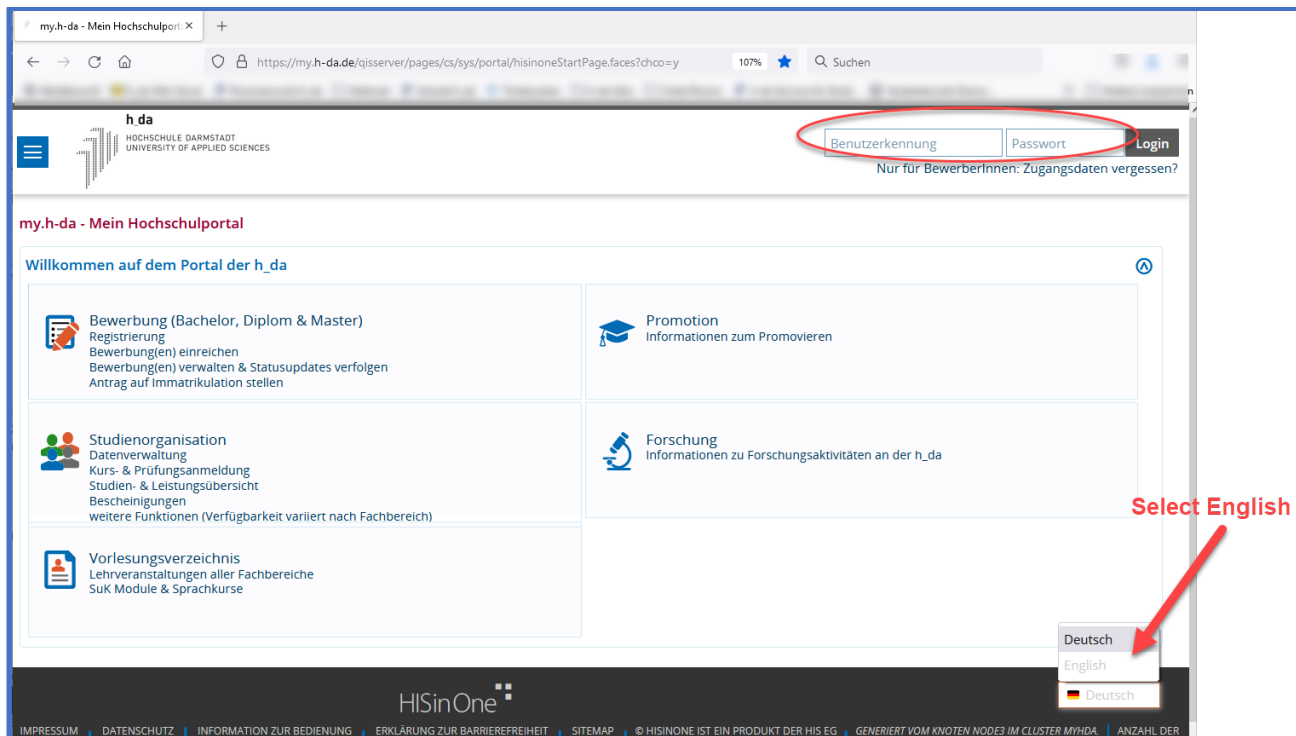

my.h-da - My university portal Overview for students

Status: August 2021

my.h-da Overview for students

1. Log in to my.h-da - My University Portal

You can log in to my.h-da - My University Portal with your h_da user ID and the corresponding password via the URL: <https://my.h-da.de> at the bottom at the right corner you can switch to English

Call up the my.h-da.de page in your browser and log in at the top right with your h_da user ID and password. At the bottom right you can switch to English

my.h-da Overview for students

2. Navigate to my.h-da - My University Portal: