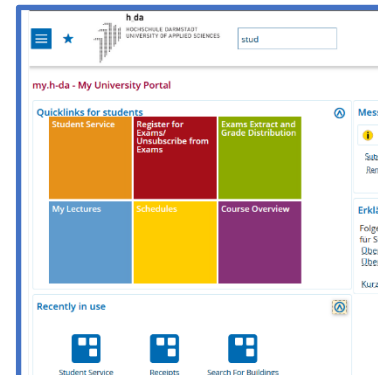

List of all courses taken
 Your personal timetable
 Show recommended courses
 Offers of the own study programme
 Details of courses in other curriculums

m y.h-da Overview for students

Variant 3: Search menu

Variant 3: Search menu

Enter a search term in the field -search menu-. A hit list will then appear from which you can click on the desired function.

Variant 4: Recently in use

Variant 4: Recently in use

The last functions used are always displayed below the quick links. These can be called up directly:

my.h-da Overview for students

Back to homepage or log out

Back to the homepage

Clicking on the h_da logo will always take you back to the homepage.

Log out

To log out of my.h-da - My University Portal, click on the corresponding icon in the top right-hand corner.