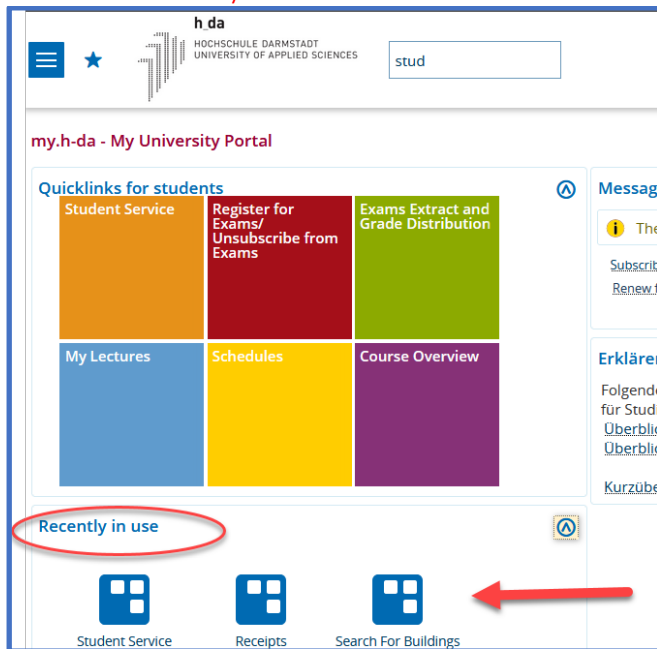

Variant 2: Sandwich menu :

Click on the sandwich menu and you will get the left menu. Then click on My Studies. You will now see all the functions you know.

Study certificates also for BAföG, insight into your personal status and contact data as well as payments and receipts before winter semester 2021

Binding registration and deregistration for examinations
 Listing of all registered examinations
 Inspection of the examination results achieved
Please inform yourself about this in good time in your department!!!

List of all courses taken
 Your personal timetable
 Show recommended courses
 Offers of the own study programme
 Details of courses in other curriculums

m y.h-da Overview for students

Variant 3: Search menu

Variant 3: Search menu

Enter a search term in the field -search menu-. A hit list will then appear from which you can click on the desired function.

Variant 4: Recently in use

Variant 4: Recently in use

The last functions used are always displayed below the quick links. These can be called up directly: