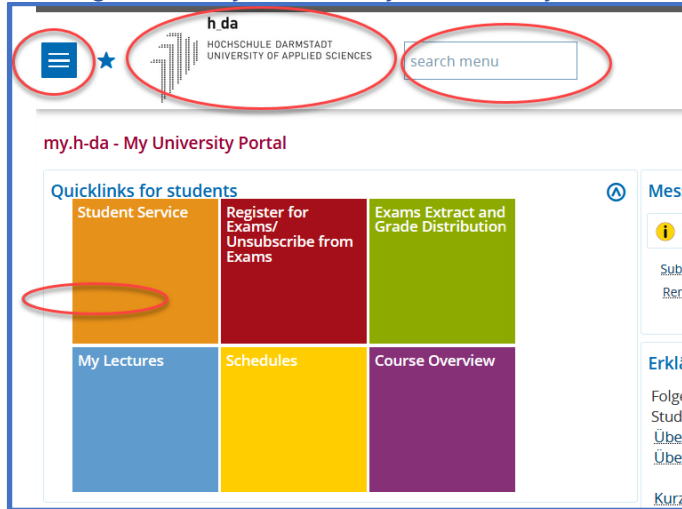

my.h-da - My university portal Overview for students

Status: August 2021

my.h-da Overview for students

1. Log in to my.h-da - My University Portal

You can log in to my.h-da - My University Portal with your h_da user ID and the corresponding password via the URL: <https://my.h-da.de> at the bottom at the right corner you can switch to English

Call up the my.h-da.de page in your browser and log in at the top right with your h_da user ID and password. At the bottom right you can switch to English

my.h-da Overview for students

2. Navigate to my.h-da - My University Portal: